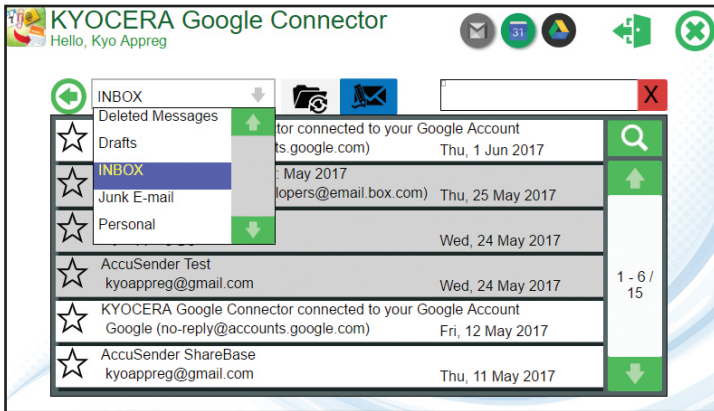

**KYOCERA
GOOGLE
CONNECTOR**

SEAMLESS, INTEGRATED ACCESS.

ACCESS YOUR GOOGLE ACCOUNT DIRECTLY FROM YOUR KYOCERA MFP.

KYOCERA GOOGLE CONNECTOR SEAMLESSLY ENABLES USERS TO VIEW AND SCAN GMAIL AND GOOGLE FOLDERS RIGHT FROM THE MFP.

The increased mobility of today's workforce has made it imperative that users be able to quickly retrieve their information when and where it is needed. The KYOCERA Google Connector app brings this essential capability to the MFP. Now you can easily search for and print Google attachments and Google Calendars™ directly from any HyPAS-enabled MFP. When utilizing the new Quick Navigation Menu, users can view and scan to any Google Drive™ folder on the fly, making this solution as seamless as it gets.